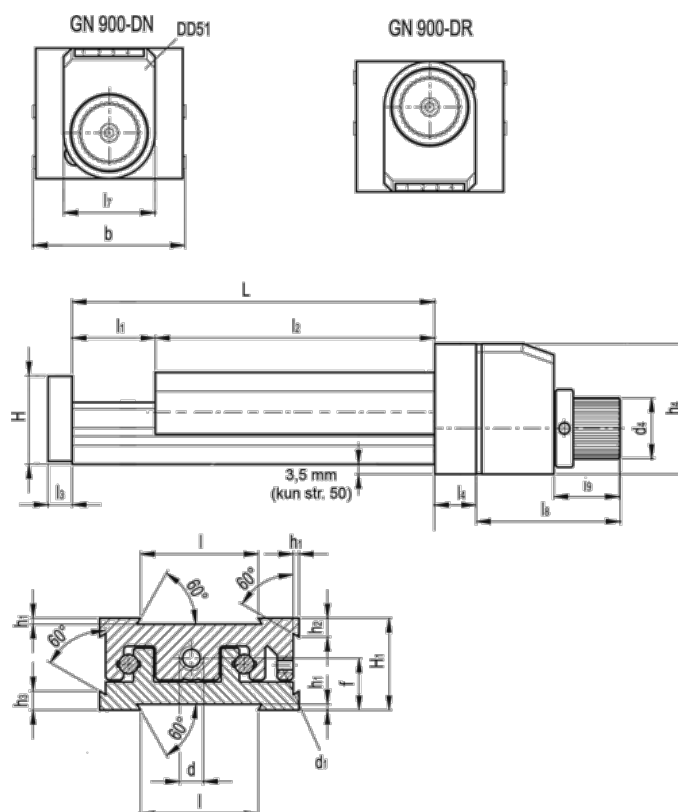

# Data Sheet

Article number: 20774022

Description: Adjustable slide unit  
GN 900-80-195-75-DN-1

## Measures

b = 80	h2 = 10.0	l7 = 33
d = M8x1	h3 = 10.0	l8 = 55
d1 = M5	h4 = 51	l9 = 27
d4 = 22	l = 50	
f = 20.5	L - l1 = 195-75	
H = 35.5	l2 = 120	
h1 = 2.0	l3 = 8	
H1 = 36	l4 = 16	